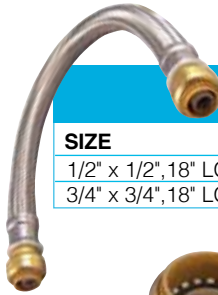

## Female Centre Slip Tees

Slip Run is only suitable for Copper and CPVC

SIZE	P/N	P/N (Lead Free)
1/2" FNPT (SLIP)	U3482	U3482LF
3/4" FNPT	U462	U462LF
3/4" FNPT (SLIP)	U3486	U3486LF
1" FNPT	U464	U464LF

## Flexible Connectors

The stainless steel braided flexible hose and the rotatability of the SharkBite® fitting allow making connections in tight spaces without additional fitting, soldering or glue. Available with integral ball valve. SharkBite® Flex Hoses for Installation in accessible locations - WATER ONLY.

## Water Heater Connectors

SIZE	P/N	P/N (Lead Free)
1/2" X 3/4" FIP, 12"	U3068FLEX12	U3068FLEX12LF
1/2" X 3/4" FIP, 15"	U3068FLEX15	U3068FLEX15LF
1/2" X 3/4" FIP, 18"	U3068FLEX18	U3068FLEX18LF
1/2" X 3/4" FIP, 24"	U3068FLEX24	U3068FLEX24LF
3/4" X 3/4" FIP, 12"	U3088FLEX12	U3088FLEX12LF
3/4" X 3/4" FIP, 15"	U3088FLEX15	U3088FLEX15LF
3/4" X 3/4" FIP, 18"	U3088FLEX18	U3088FLEX18LF
3/4" X 3/4" FIP, 24"	U3088FLEX24	U3088FLEX24LF

## Water Heater Connectors with Ball Valves

SIZE	P/N	P/N (Lead Free)
1/2" BV X 3/4" FIP, 18"	U3068FLEX18BV	U3068FLEX18BVLf
3/4" BV X 3/4" FIP, 18"	U3088FLEX18BV	U3088FLEX18BVLf